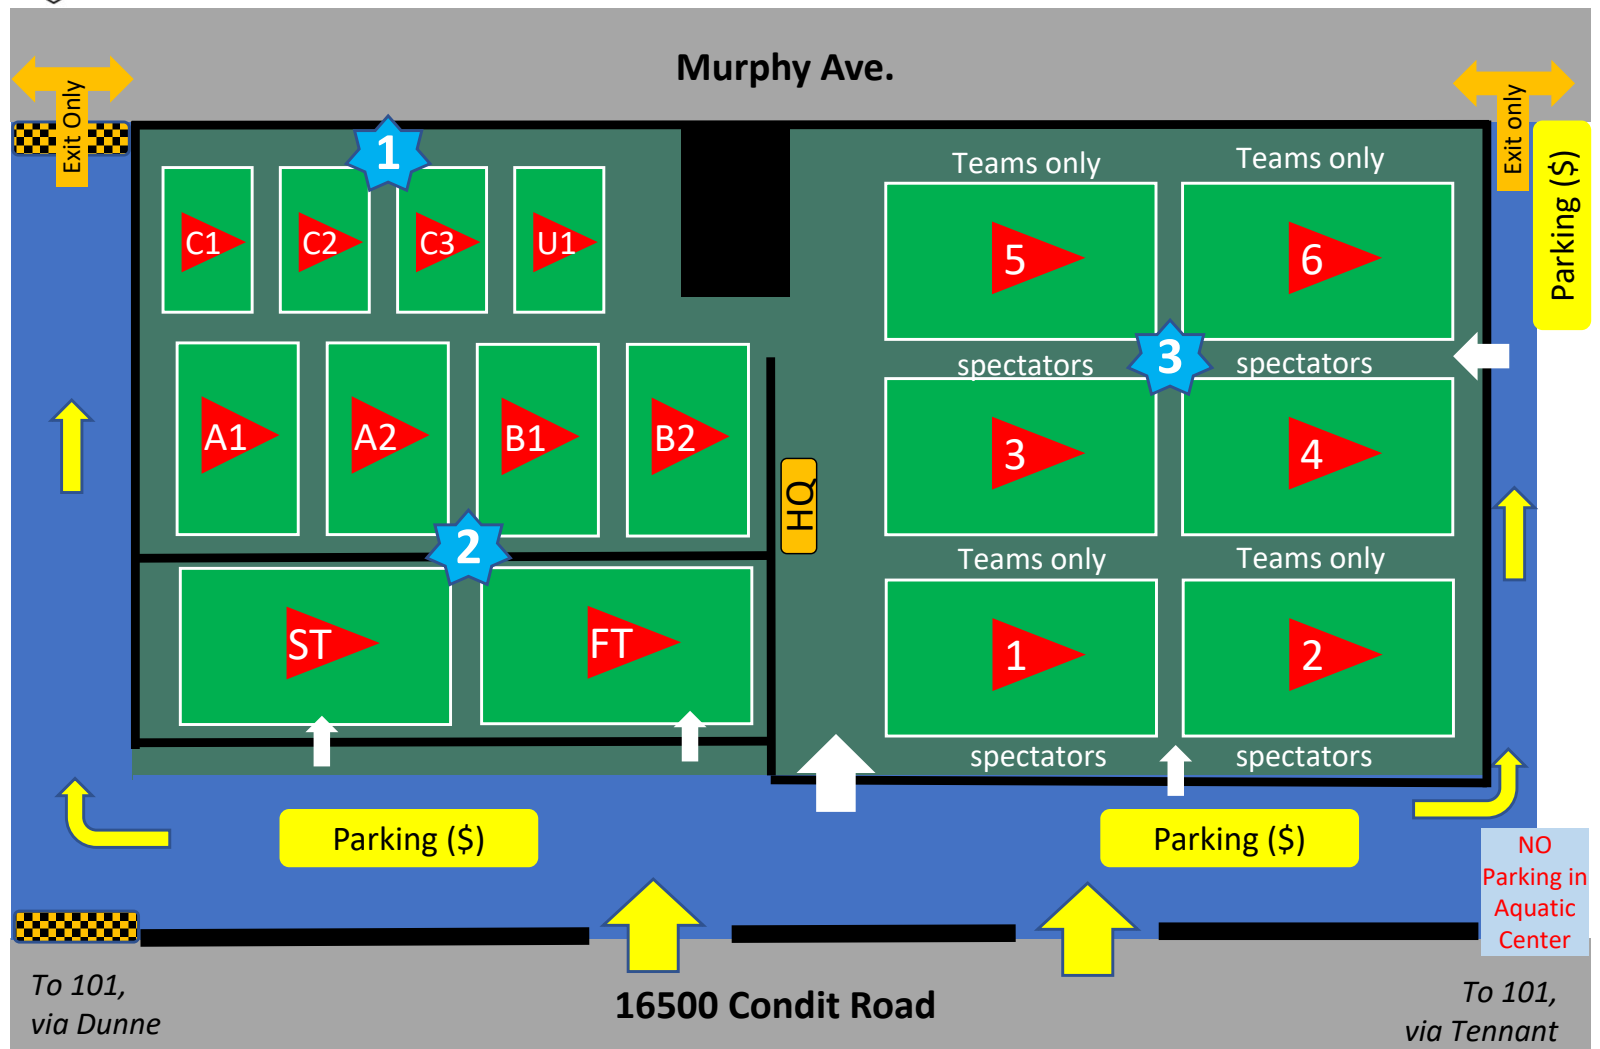

Sunnyvale Alliance Foothill Classic Tournament - 2026

Team Check-in Locations

1 Fields C1, C2, C3, U1

2 Fields A1, A2, B1, B2, Football/Soccer Turf Fields

3 Fields 1-6